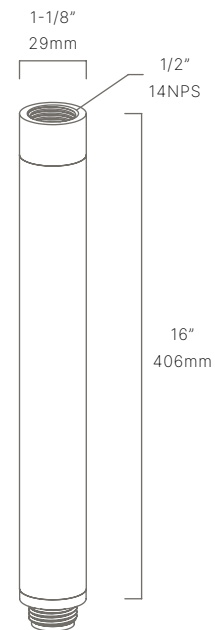

AURORALIGHT

PROJECT: _____

SKU #: _____

TYPE: _____

FIXED RISER

RSR186116

The Fixed Riser, part of a complete line of risers from Auroralight, offers designers and installers a high quality, economical solution for maturing shrubs or thick ground covers that are overtaking light fixtures and hindering performance.

- Perfect for maturing shrubs and thick ground covers
- Ideal for lightweight fixtures

CONFIGURATOR:

RSR186116	FINISH
( ) = Most common configuration	☐
	(NAT) Natural Brass
	(BLP) Bronze Living Patina
	(BLPX) Extra Dark BLP
	(NI) Nickel PVD

DIMENSIONS	L16" x W1-1/8"
VOLTAGE	12V
FINISH	Included Natural
MATERIAL	Brass & Copper

*For complete warranty terms, please visit: www.auroralight.com/warranty/

AVAILABLE FINISHES:

P. 760.931.2910

O. 2742 Loker Ave. W Carlsbad CA 92010

W. www.auroralight.com

MADE IN USA
WITH DOMESTIC & IMPORTED MATERIALS